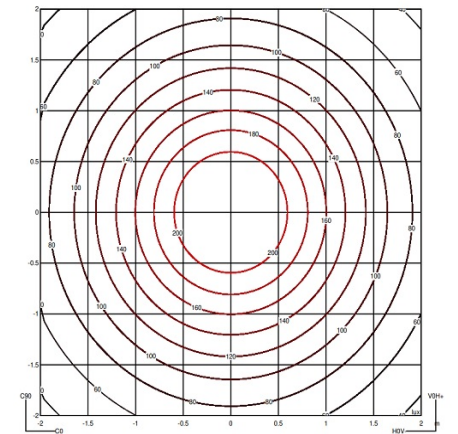

LED 2700 K

Control PUSH / CASAMBI

Electrical connection Plug-in Floor Switch

Light source 1 x LED 37,2W 1050mA

LED CRI>90 3736 lm 95,8
2700 K

Driver 1050 mA 100-127 V 50-60 Hz

Application Floor and Table

Packaging
2 Box
2 m x 0.33 m x 0.31 m
Gross weight 19,2 kg
Net weight 17,28 kg
Vol. 0.2186 m3

Lighting effect

General

First layer of basic, general illumination

Photometric Data

Efficiency 95.797lm/W
Coordinate System CG
Total Flux 3736 lm
Maximum Value 379.09 cd

Min. quantity, upcharge and extra lead time apply