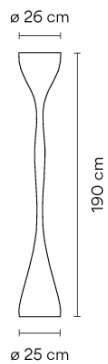

Floor light designed by Diego Fortunato. Gives an upward flow of light so that the ceiling reflects it. Dimmer in the cable.

Model Sheet

Finish

- 25 Beige D1
NCS S 4005-Y50R

- 45 Blue D1
NCS S 7010-B10G

- 10 White
NCS S 0300-N

LED 2700 K

Control PUSH / CASAMBI

Electrical connection Plug-in Floor Switch

Light source 1 x LED 37,2W 1050mA

LED CRI>90 3736 lm 95,8
2700 K

Driver 1050 mA 100-127 V 50-60 Hz

Application Floor and Table

Packaging
2 Box
2 m x 0.33 m x 0.31 m
Gross weight 19,2 kg
Net weight 17,28 kg
Vol. 0.2186 m3

Lighting effect

General

First layer of basic, general illumination

Photometric Data

Efficiency 95.797lm/W
Coordinate System CG
Total Flux 3736 lm
Maximum Value 379.09 cd

Min. quantity, upcharge and extra lead time apply