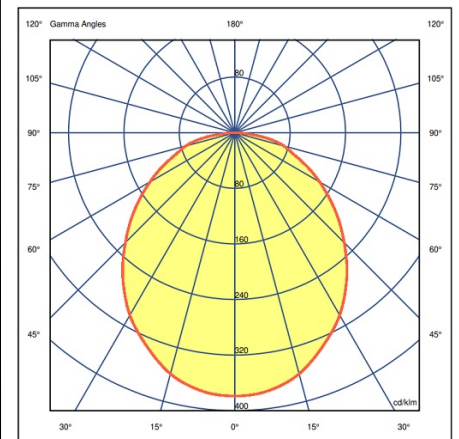

LED 2700 K

Control PUSH / CASAMBI

Electrical connection Plug-in Floor Switch

Light source 1 x LED 37,2W 1050mA

LED CRI>90 3736 lm 95,8
2700 K

Driver 1050 mA 100-127 V 50-60 Hz

Application Floor and Table

Packaging
2 Box
2 m x 0.33 m x 0.31 m
Gross weight 19,2 kg
Net weight 17,28 kg
Vol. 0.2186 m3

Lighting effect

General

First layer of basic, general illumination

Photometric Data

Efficiency 95.797lm/W
Coordinate System CG
Total Flux 3736 lm
Maximum Value 379.09 cd

Min. quantity, upcharge and extra lead time apply