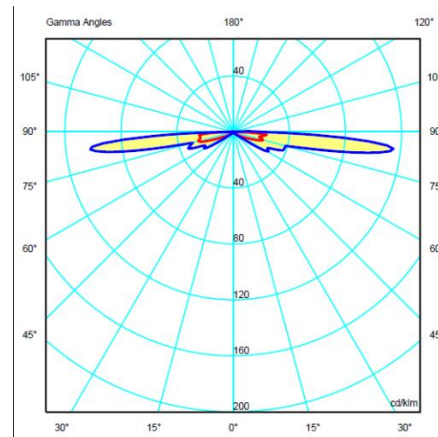

Photometric Data

Min. quantity, upcharge and extra lead time apply

All of our products come with a five-year warranty. Check our legal terms at www.vibia.com/warranty

Vibia Lighting, S.L.U.

Office / Oficina
Progrés 4-6, 08850 Gavà, Barcelona, Spain.

International T +34 934 796 971
Spain / Portugal T +34 934 796 970

customer.service@vibia.com
vibia.com