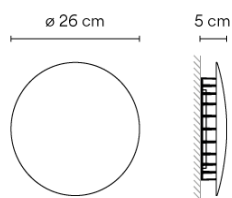

Model Sheet

Finish 07 Khaki
RAL 7006

58 Off-white
Pantone Warm

LED 2700 K / 3500 K

Control On/Off

Electrical connection Surface Canopy

Light source 1 x LED 9W 350mA

LED CRI>90 1041 lm 116
2700 K / 3500 K

Driver Constant Current 350 mA 100-240 V
50-60 Hz

Application Outdoor

Packaging 1 Box
0.31 m x 0.31 m x 0.106 m
Gross weight 1.6 kg
Net weight 1.44 kg
Vol. 0.0101 m³

Lighting effect

Reflected

Creation of visual hierarchies within the luminaire itself, emphasising the materiality and texture of the