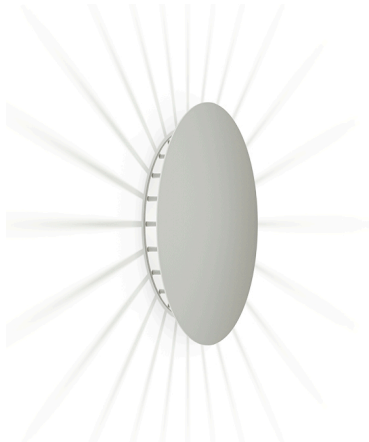

Meridiano

4720

VIBIA

Design By Jordi Vilardell & Meritxell Vidal

Meridiano is an outdoor wall light installed on a surface. Designed by Jordi Vilardell & Meritxell Vidal. Available in three colours: khaki, green and off-white.

Model Sheet

Finish 07 Khaki
RAL 7006

58 Off-white
Pantone Warm

LED 2700 K / 3500 K

Control On/Off

Electrical connection Surface Canopy

Light source 1 x LED 9W 350mA

LED CRI>90 1041 lm 116
2700 K / 3500 K

Driver Constant Current 350 mA 100-240 V
50-60 Hz

Application Outdoor

Packaging 1 Box
0.31 m x 0.31 m x 0.106 m
Gross weight 1.6 kg
Net weight 1.44 kg
Vol. 0.0101 m³

Lighting effect

Reflected

Creation of visual hierarchies within the luminaire itself, emphasising the materiality and texture of the