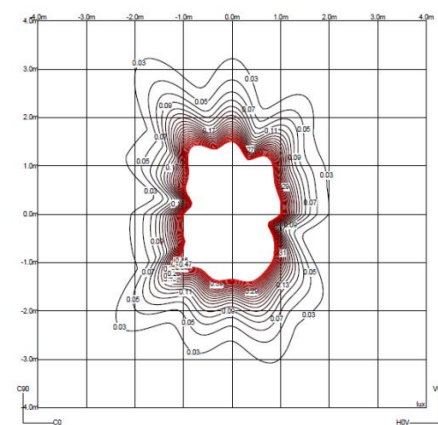

Photometric Data

Min. quantity, upcharge and extra lead time apply

All of our products come with a five-year warranty. Check our legal terms at www.vibia.com/warranty

Vibia Lighting, S.L.U.

Office / Oficina
Progrés 4-6, 08850 Gavà, Barcelona, Spain.

International T +34 934 796 971
Spain / Portugal T +34 934 796 970

customer.service@vibia.com
vibia.com